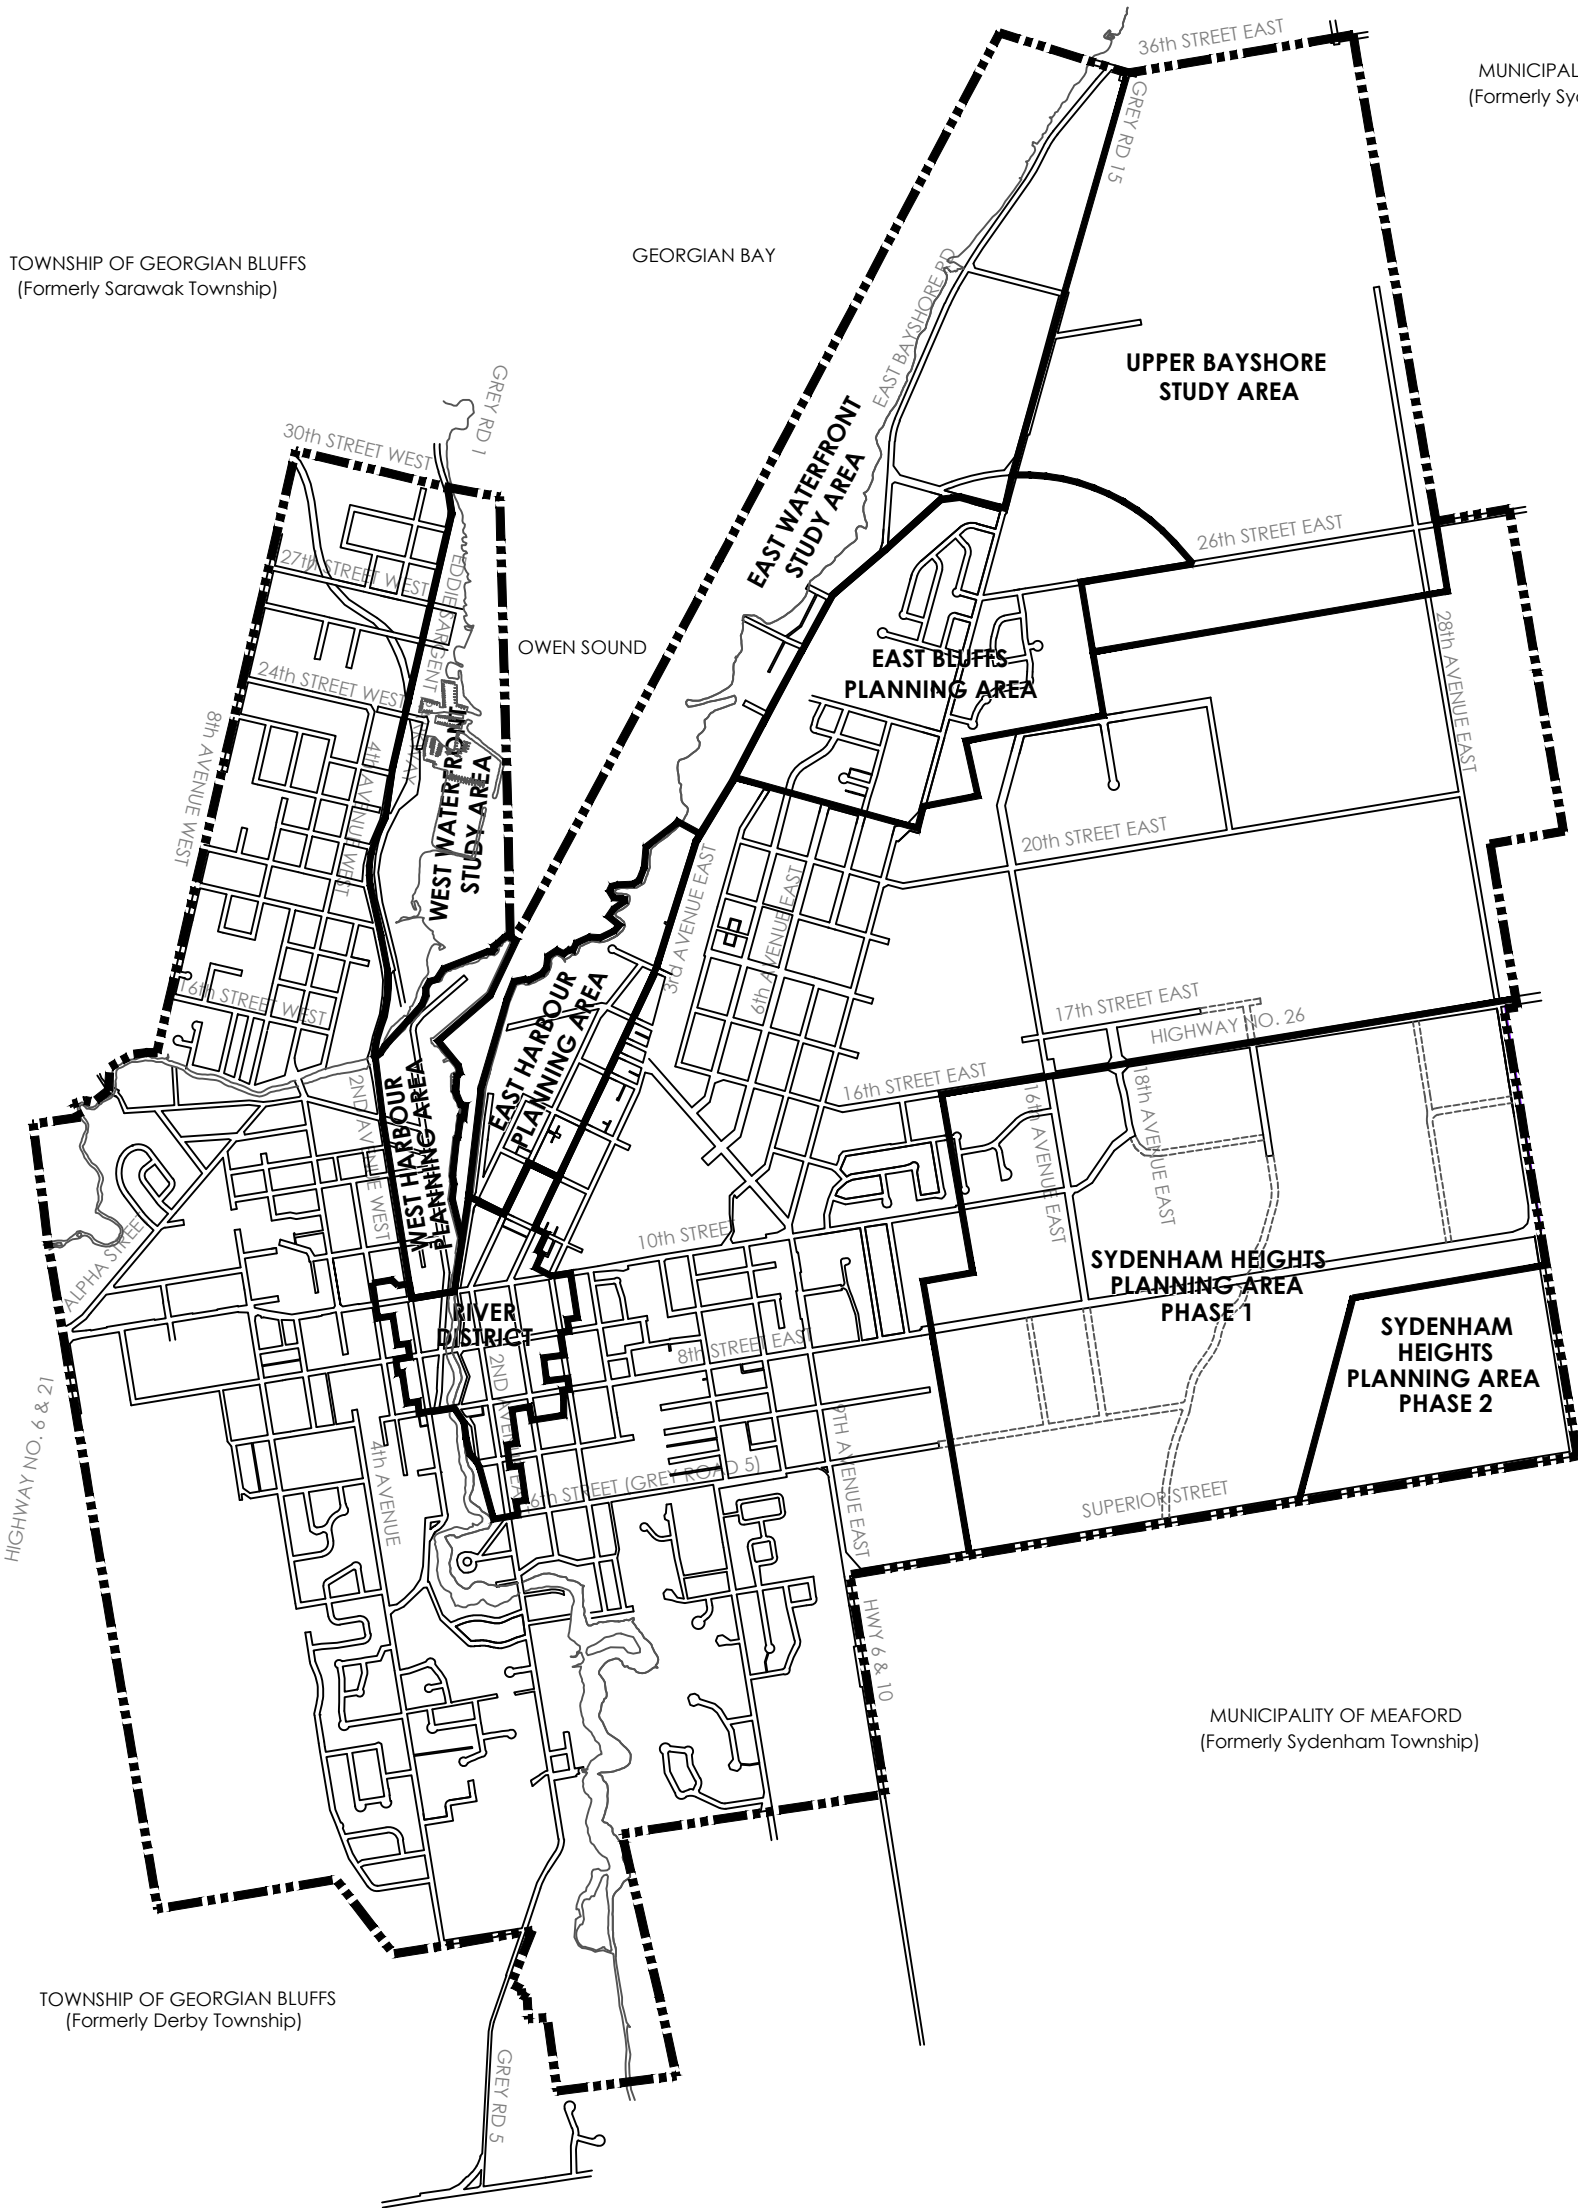

TOWNSHIP OF GEORGIAN BLUFFS  
(Formerly Sarawak Township)

GEORGIAN BAY

MUNICIPALITY OF MEAFORD  
(Formerly Sydenham Township)

OWEN SOUND

UPPER BAYSHORE  
STUDY AREA

EAST WATERFRONT  
STUDY AREA

EAST BLUFFS  
PLANNING AREA

WEST WATERFRONT  
STUDY AREA

EAST HARBOUR  
PLANNING AREA

WEST HARBOUR  
PLANNING AREA

SYDENHAM HEIGHTS  
PLANNING AREA  
PHASE 1

SYDENHAM  
HEIGHTS  
PLANNING AREA  
PHASE 2

RIVER  
DISTRICT

MUNICIPALITY OF MEAFORD  
(Formerly Sydenham Township)

TOWNSHIP OF GEORGIAN BLUFFS  
(Formerly Derby Township)

**Legend**

-  Planning/Study Area Boundaries
-  City Limits

**Schedule 'B'**

Official Plan  
City of Owen Sound  
Planning Areas  
& Study Areas

May 2021  
1:30,000