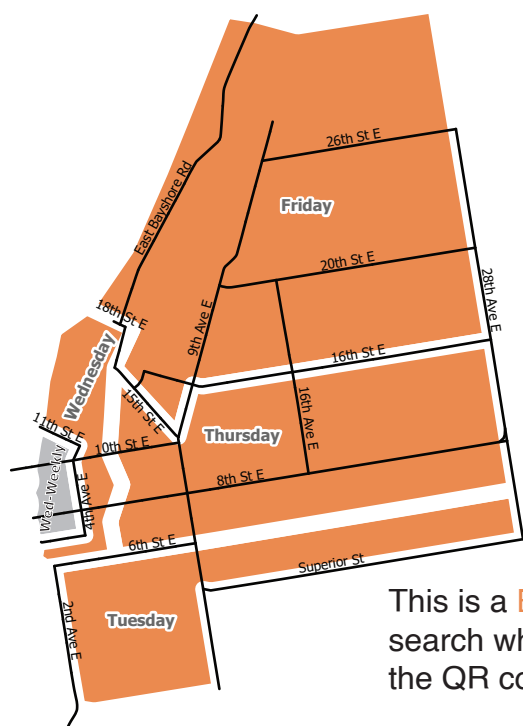

August						
Sun	Mon	Tue	Wed	Thu	Fri	Sat
				1	2	3
4	5	6	7	8	9	10
11	12	13	14	15	16	17
18	19	20	21	22	23	24
25	26	27	28	29	30	31

September						
Sun	Mon	Tue	Wed	Thu	Fri	Sat
		1	2	3	4	5
6	7	8	9	10	11	12
13	14	15	16	17	18	19
20	21	22	23	24	25	26
27	28	29	30			

December						
Sun	Mon	Tue	Wed	Thu	Fri	Sat
1	2	3	4	5	6	7
8	9	10	11	12	13	14
15	16	17	18	19	20	21
22	23	24	25	26	27	28
29	30	31				

Wed. Dec. 25 route will be collected on Mon. Dec. 23

### Monthly Cardboard Collection:

- East Side - Tuesday & Wednesday Routes
- ▨ East Side - Thursday & Friday Routes

SCAN ME

This is a **East side only (orange)** calendar. To see other routes, or to search what day your collection is based on your address, please scan the QR code or visit [OwenSound.ca/Waste](https://OwenSound.ca/Waste)