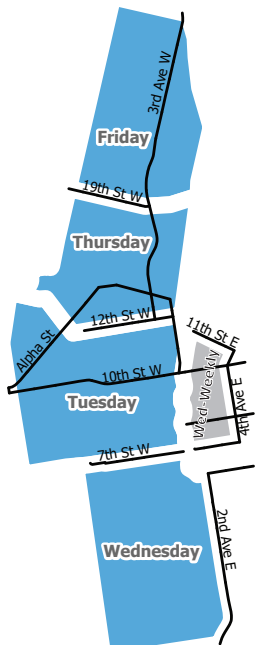

Tues. July 1 route will be collected on Mon. June 30

July							
Sun	Mon	Tue	Wed	Thu	Fri	Sat	
July 1 collected on Mon. June 30		1	2	3	4	5	
6	7	8	9	10	11	12	
13	14	15	16	17	18	19	
20	21	22	23	24	25	26	
27	28	29	30	31			

December							
Sun	Mon	Tue	Wed	Thu	Fri	Sat	
	1	2	3	4	5	6	
7	8	9	10	11	12	13	
14	15	16	17	18	19	20	
21	22	23	24	25	26	27	
28	29	30	31				

Thurs. Jan. 1, 2026 route will be collected on Mon. Dec. 29, 2025.