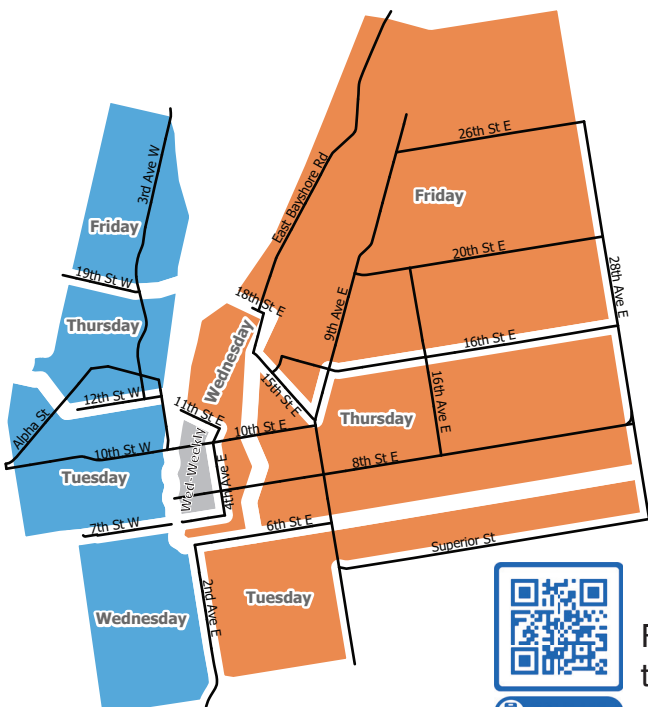

December						
Sun	Mon	Tue	Wed	Thu	Fri	Sat
1	2	3	4	5	6	7
8	9	10	11	12	13	14
15	16	17	18	19	20	21
22	23	24	25	26	27	28
29	30	31				

Wed. Dec. 25 route will be collected on Mon. Dec. 23 and Wed. Jan. 1 collected Mon. Dec. 30

Legend:

- West Side Collection
- East Side Collection
- Downtown Core - Weekly Collection
- ▲ Household Hazardous Waste Days
- Goods Exchange Days

Monthly Cardboard Collection:

- West Side - Tuesday & Wednesday Routes
- West Side - Thursday & Friday Routes
- East Side - Tuesday & Wednesday Routes
- East Side - Thursday & Friday Routes

Scan this QR code with a smartphone for quick access to Owen Sound's waste webpage

Leaf & Yard Waste

- Open daily, Spring until Fall
- Must drop yard waste off at the Leaf & Yard Waste site at 2450 28th Avenue East (there is no curbside pickup).
- Accepted items include leaves, grass clippings, plants, branches, and shrubs up to 15 cm in diameter
- Mulch and screened compost available for pick up while quantities last
- For more information, including Backyard Composting tips, visit OwenSound.ca/Compost.

Goods Exchange Days

- Provides an opportunity for residents to leave items that are no longer useful to them but may still be useful to others.
- Place items at the end of your driveway or edge of your lawn on the appropriate dates listed below to indicate these are Goods Exchange Day items.
- Goods Exchange Day 2024 dates:
 - **Saturdays: May 18, July 20, September 21**