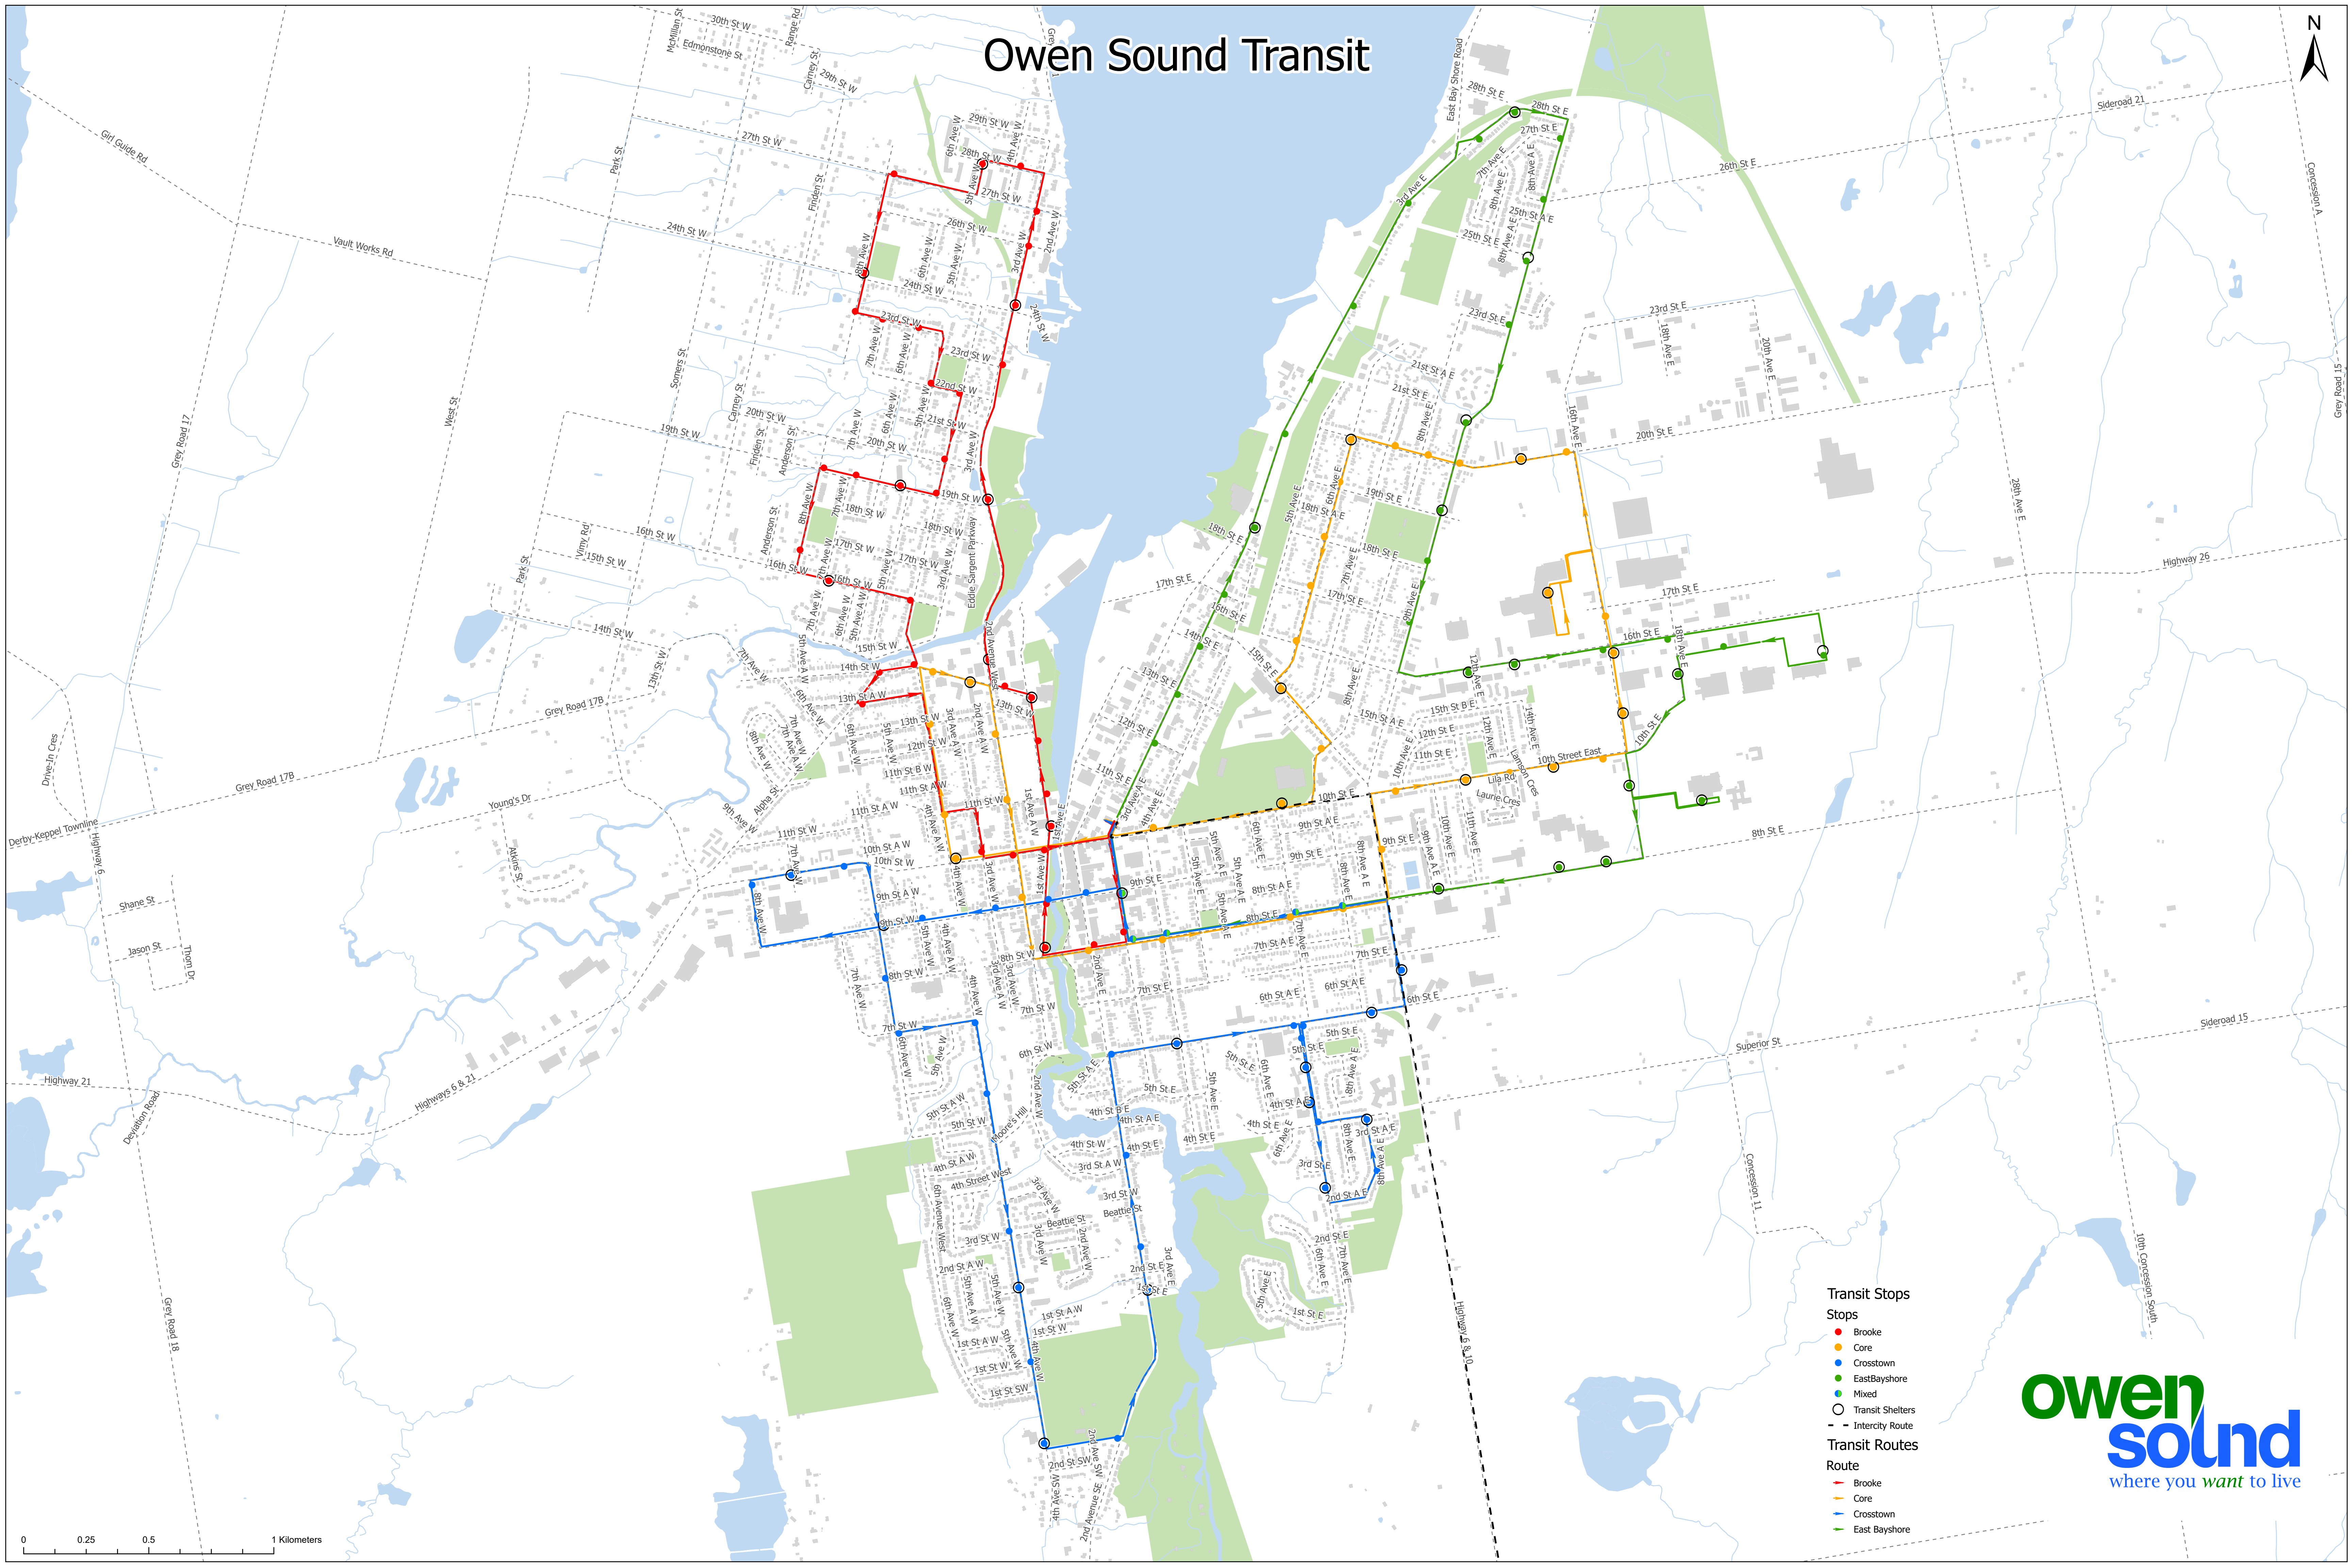

Owen Sound Transit

- Transit Stops**
- Stops
 - Brooke
 - Core
 - Crosstown
 - EastBayshore
 - Mixed
 - Transit Shelters
 - - Intercity Route
- Transit Routes**
- Brooke
 - Core
 - Crosstown
 - East Bayshore

0 0.25 0.5 1 Kilometers