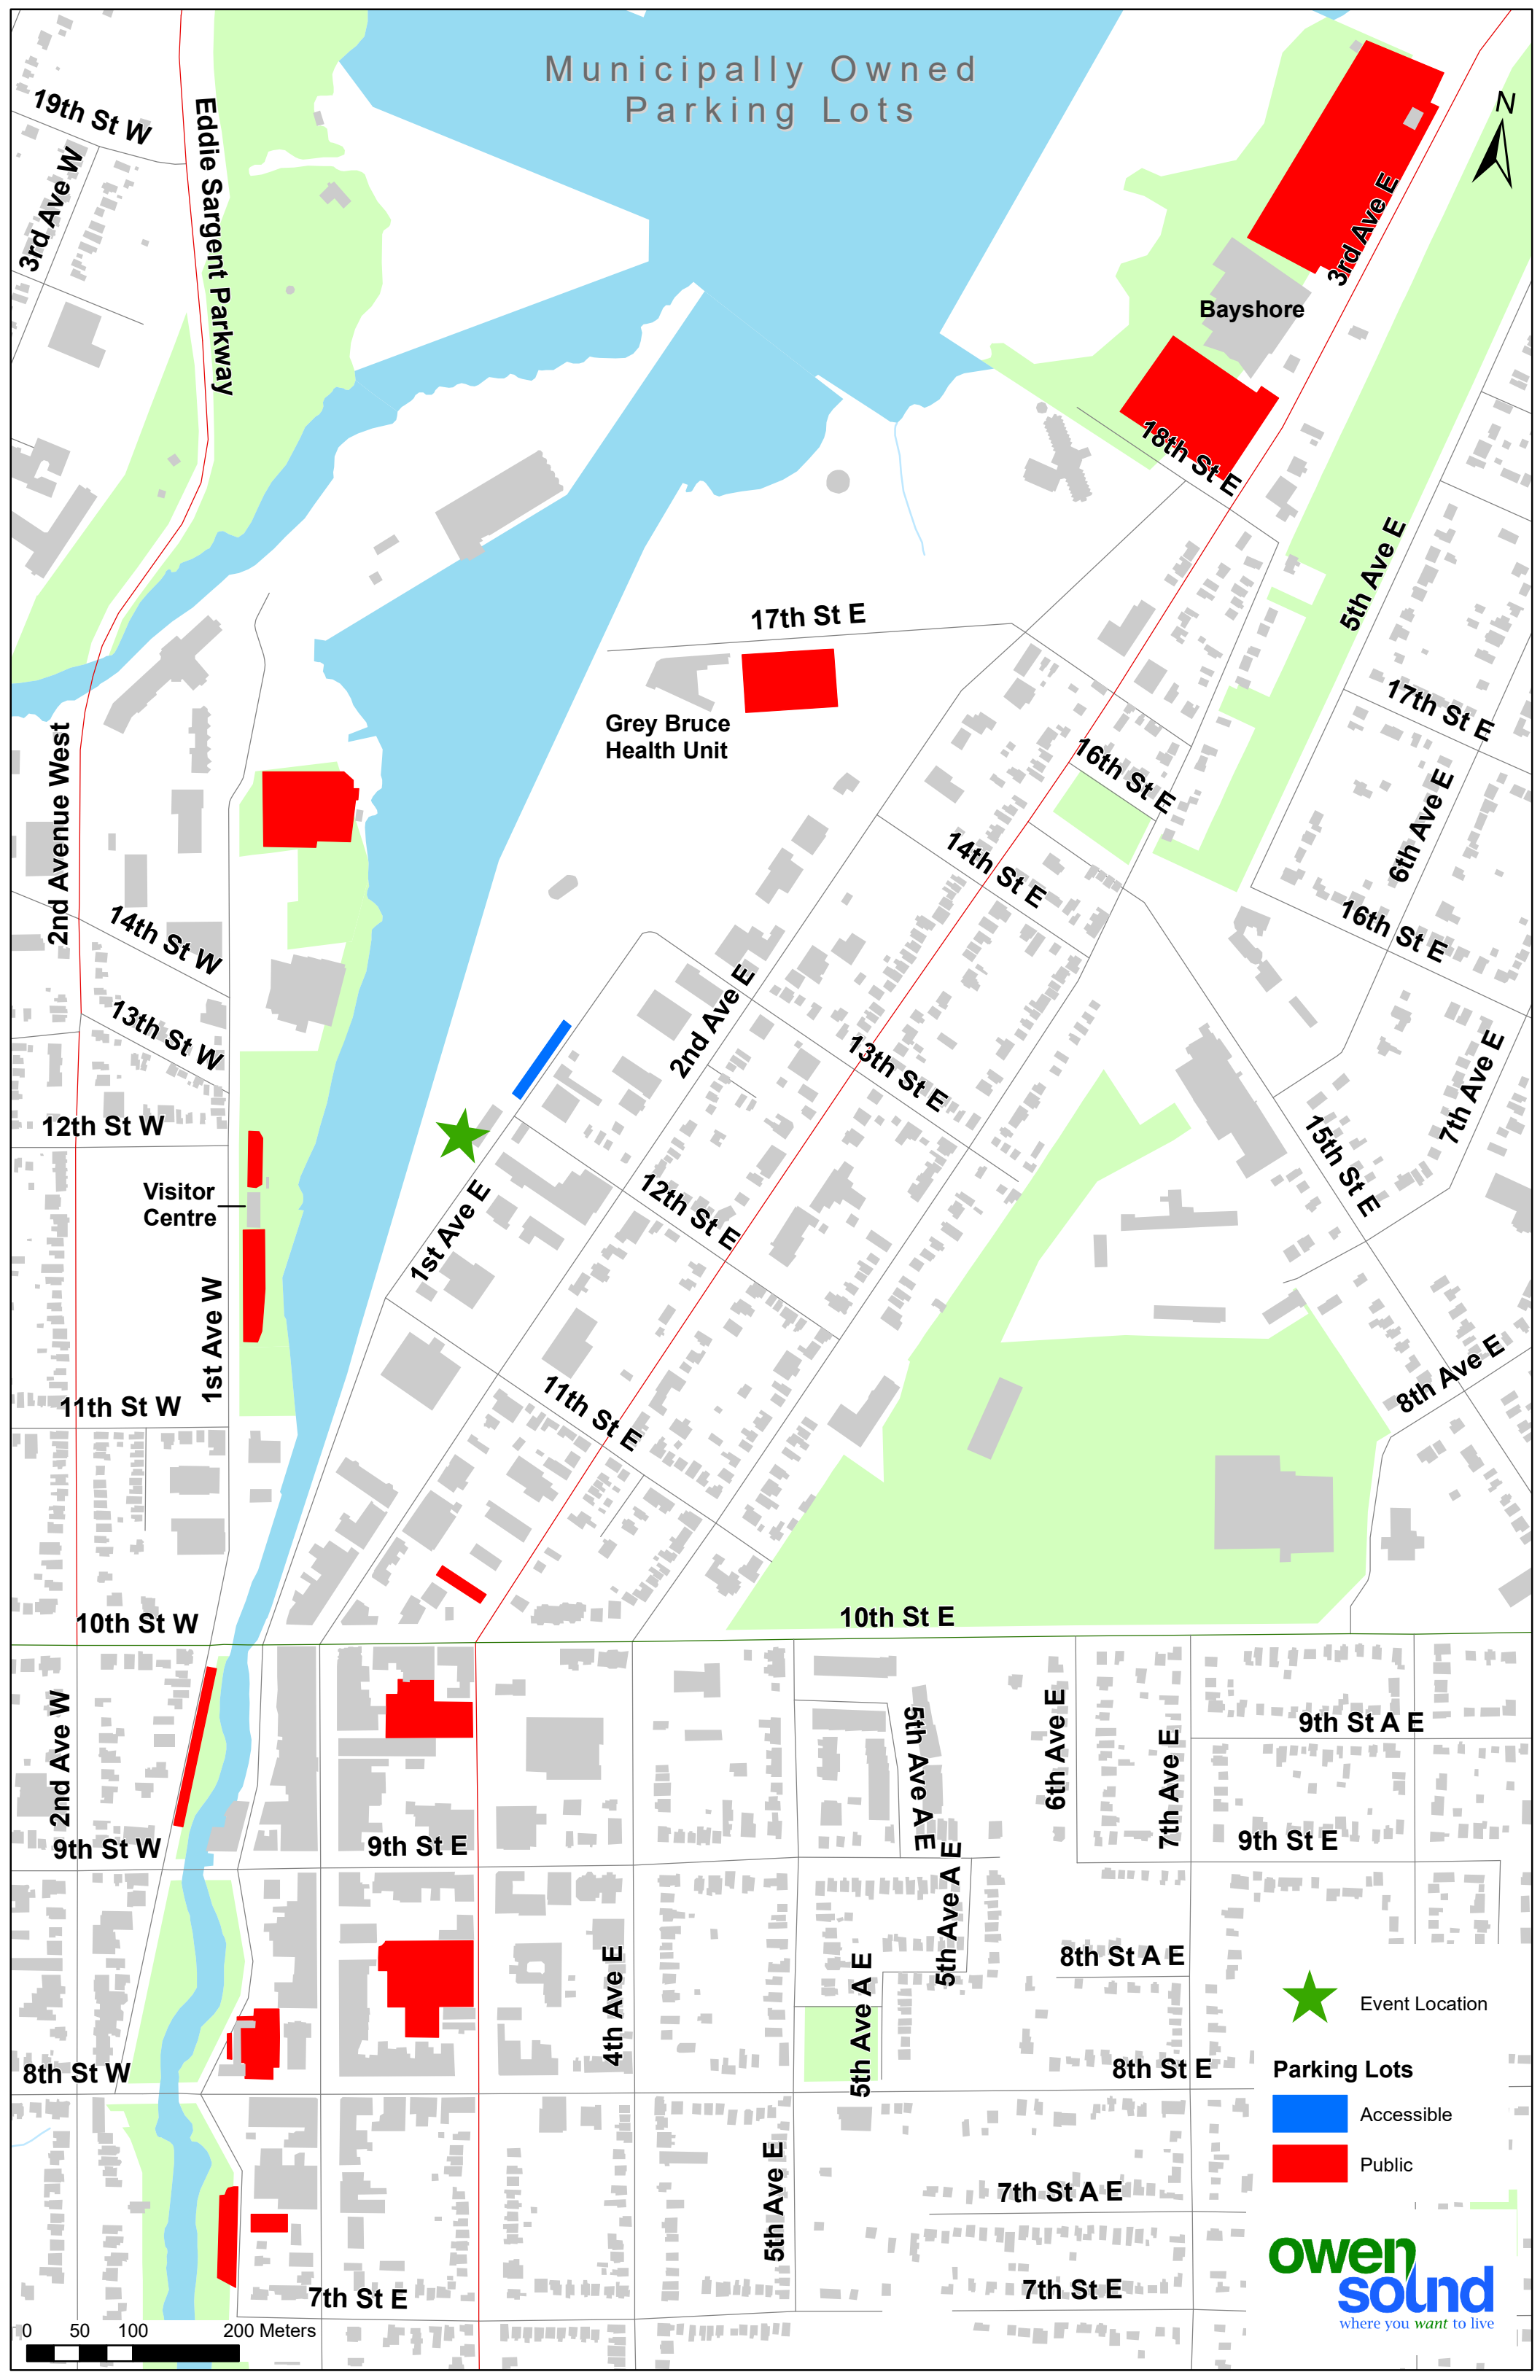

Municipally Owned Parking Lots

Grey Bruce Health Unit

Bayshore

Visitor Centre

19th St W

3rd Ave W

Eddie Sargent Parkway

3rd Ave E

18th St E

5th Ave E

17th St E

17th St E

16th St E

6th Ave E

2nd Avenue West

14th St W

14th St E

16th St E

13th St W

13th St E

15th St E

12th St W

12th St E

7th Ave E

1st Ave W

1st Ave E

11th St E

15th St E

11th St W

8th Ave E

10th St W

10th St E