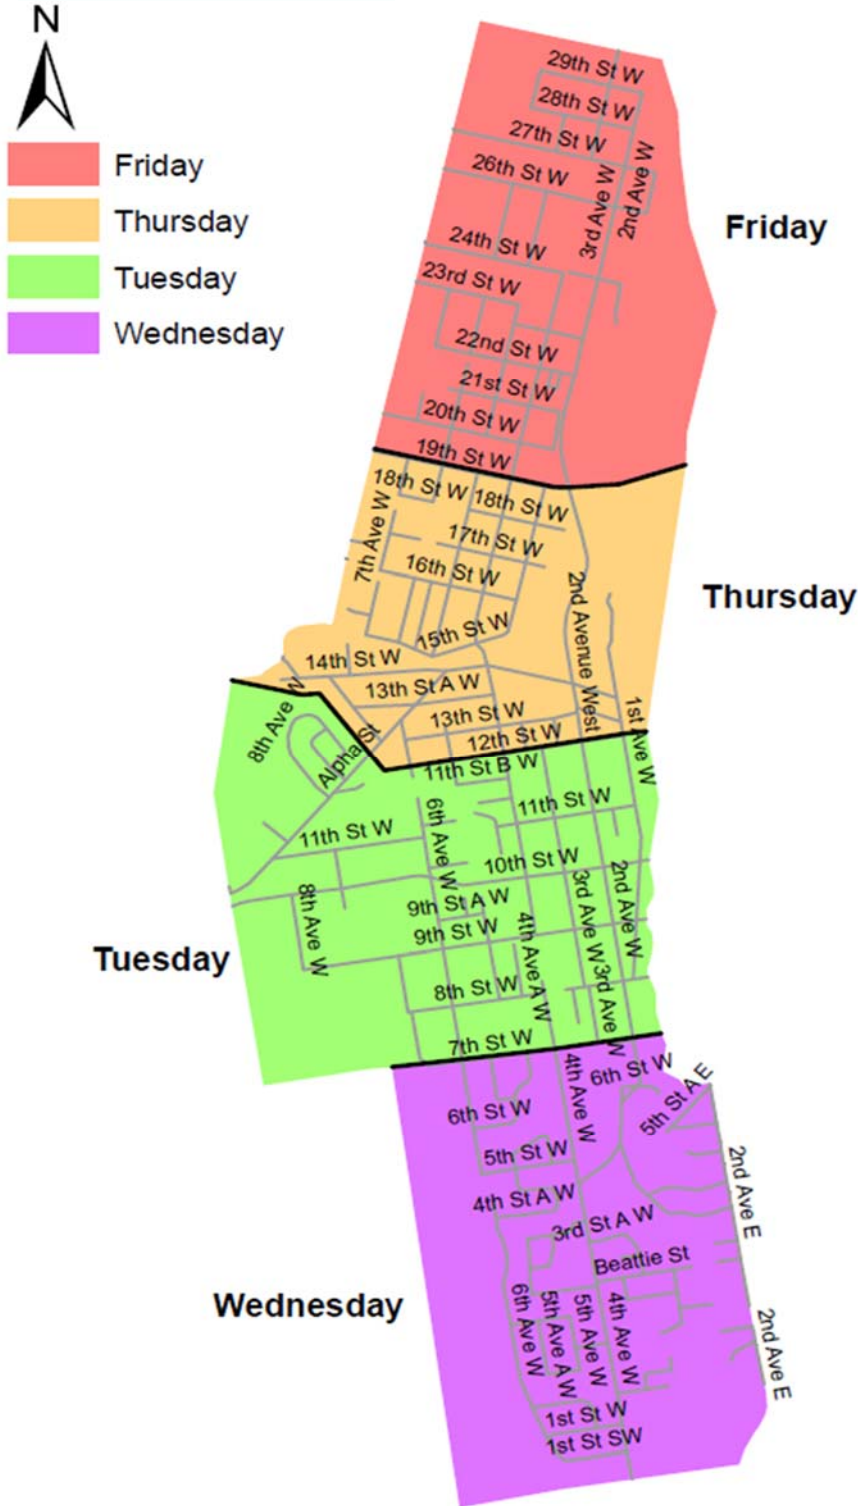

WHERE CAN I BUY BAG TAGS?

City Hall	808 2nd Avenue East
Public Works	1900 20th Street East
Owen Sound Transit Terminal	1020 3rd Avenue East
Owen Sound Public Library	824 1st Avenue West
Clark's of Silcote	1210 3rd Ave East
Daisy Mart	389 14th Street West
Food Basics	1350 16th Street East
Foodland	915 10th Street West
Giant Tiger	1350 16th Street East
Econo Gas & Kwik Mart	1405 2nd Avenue West
Metro	1070 2nd Avenue East
Shoppers Drug Mart	1183 16th Street East
Shoppers Drug Mart	100 10th Street West
Terney's Smoke Shop	819 2nd Avenue East
Turbitt Pharmasave	1010 9th Avenue West
Zehrs	1150 16th Street East

City Waste Management *Programs*

- This calendar is only valid for **West** side residents. Garbage and Recycling collection will only occur on the shaded day for the West Side area as shown above
- Please place your curbside collection items by 8:00am
- Garbage bags must not be larger than 89cm x 127cm (35in x 50in), garbage cans no larger than 136 litres
- Garbage weight restrictions are up to 18kg (40lbs) per bag or container. All garbage must have a bag tag
- Up to 4 tagged garbage bags or containers can be put out per household. There is no limit for recycling
- Flatten and bundle all corrugated cardboard placed at the curb for monthly Monday collection
- Household Hazardous Waste is only accepted on specific days outlined on the reverse side. Check out our website for a full list of acceptable items. The location is at 1900 20th Street East from 9:00am–2:00pm
- The leaf & yard waste composting facility is open seven days a week from 8:30am–8:00pm

Additional waste and recycling can be brought to the Miller Waste Transfer Station. Fees apply.

🕒 Monday to Friday: 8:00am–5:00pm

📞 (519) 372-1855

📍 2085 20th Avenue East

Saturday: 8:00am–2:00pm