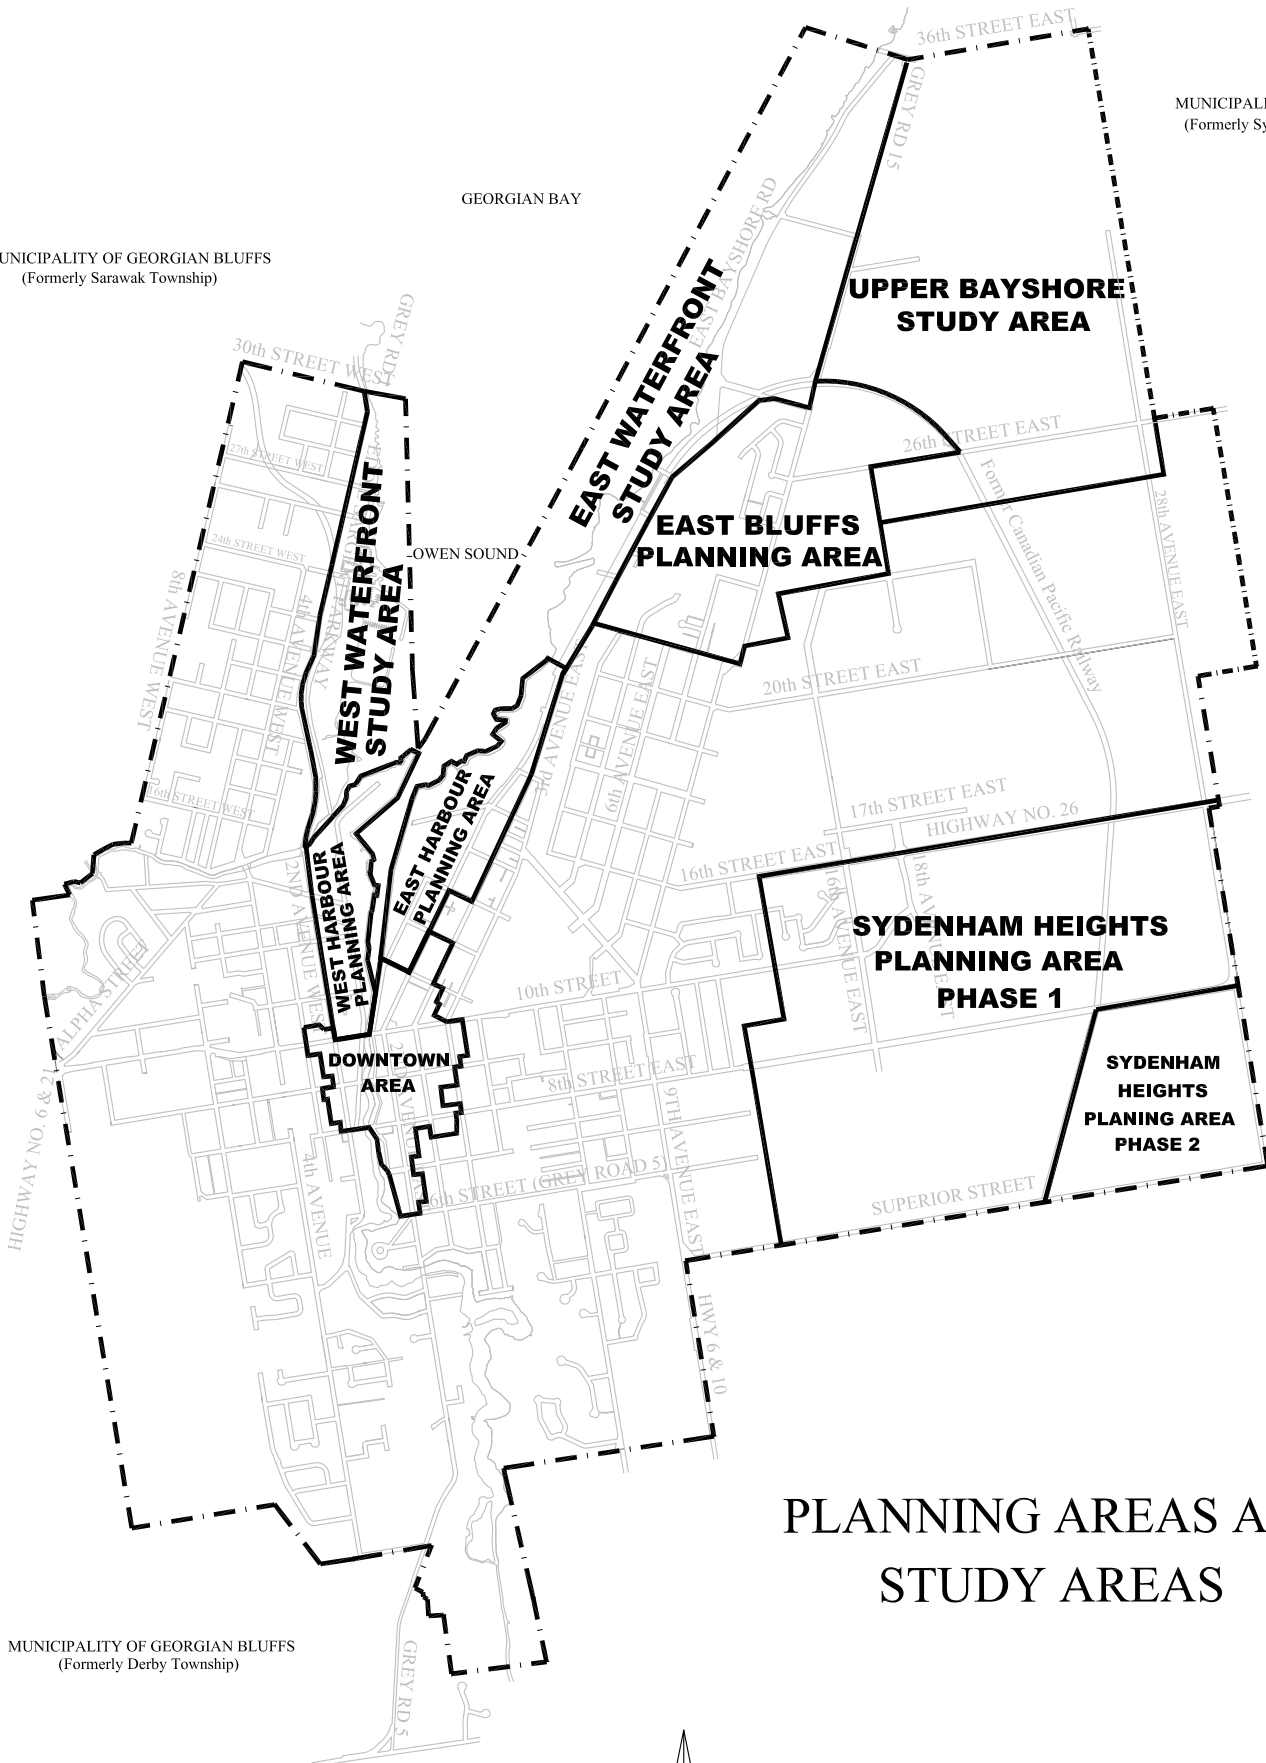

MUNICIPALITY OF MEAFORD
(Formerly Sydenham Township)

MUNICIPALITY OF GEORGIAN BLUFFS
(Formerly Sarawak Township)

GEORGIAN BAY

MUNICIPALITY OF GEORGIAN BLUFFS
(Formerly Derby Township)

PLANNING AREAS AND STUDY AREAS

SCHEDULE 'B'

OFFICIAL PLAN AMENDMENT No. 4
BY-LAW No. 2012-112

CITY OF OWEN SOUND OFFICIAL PLAN