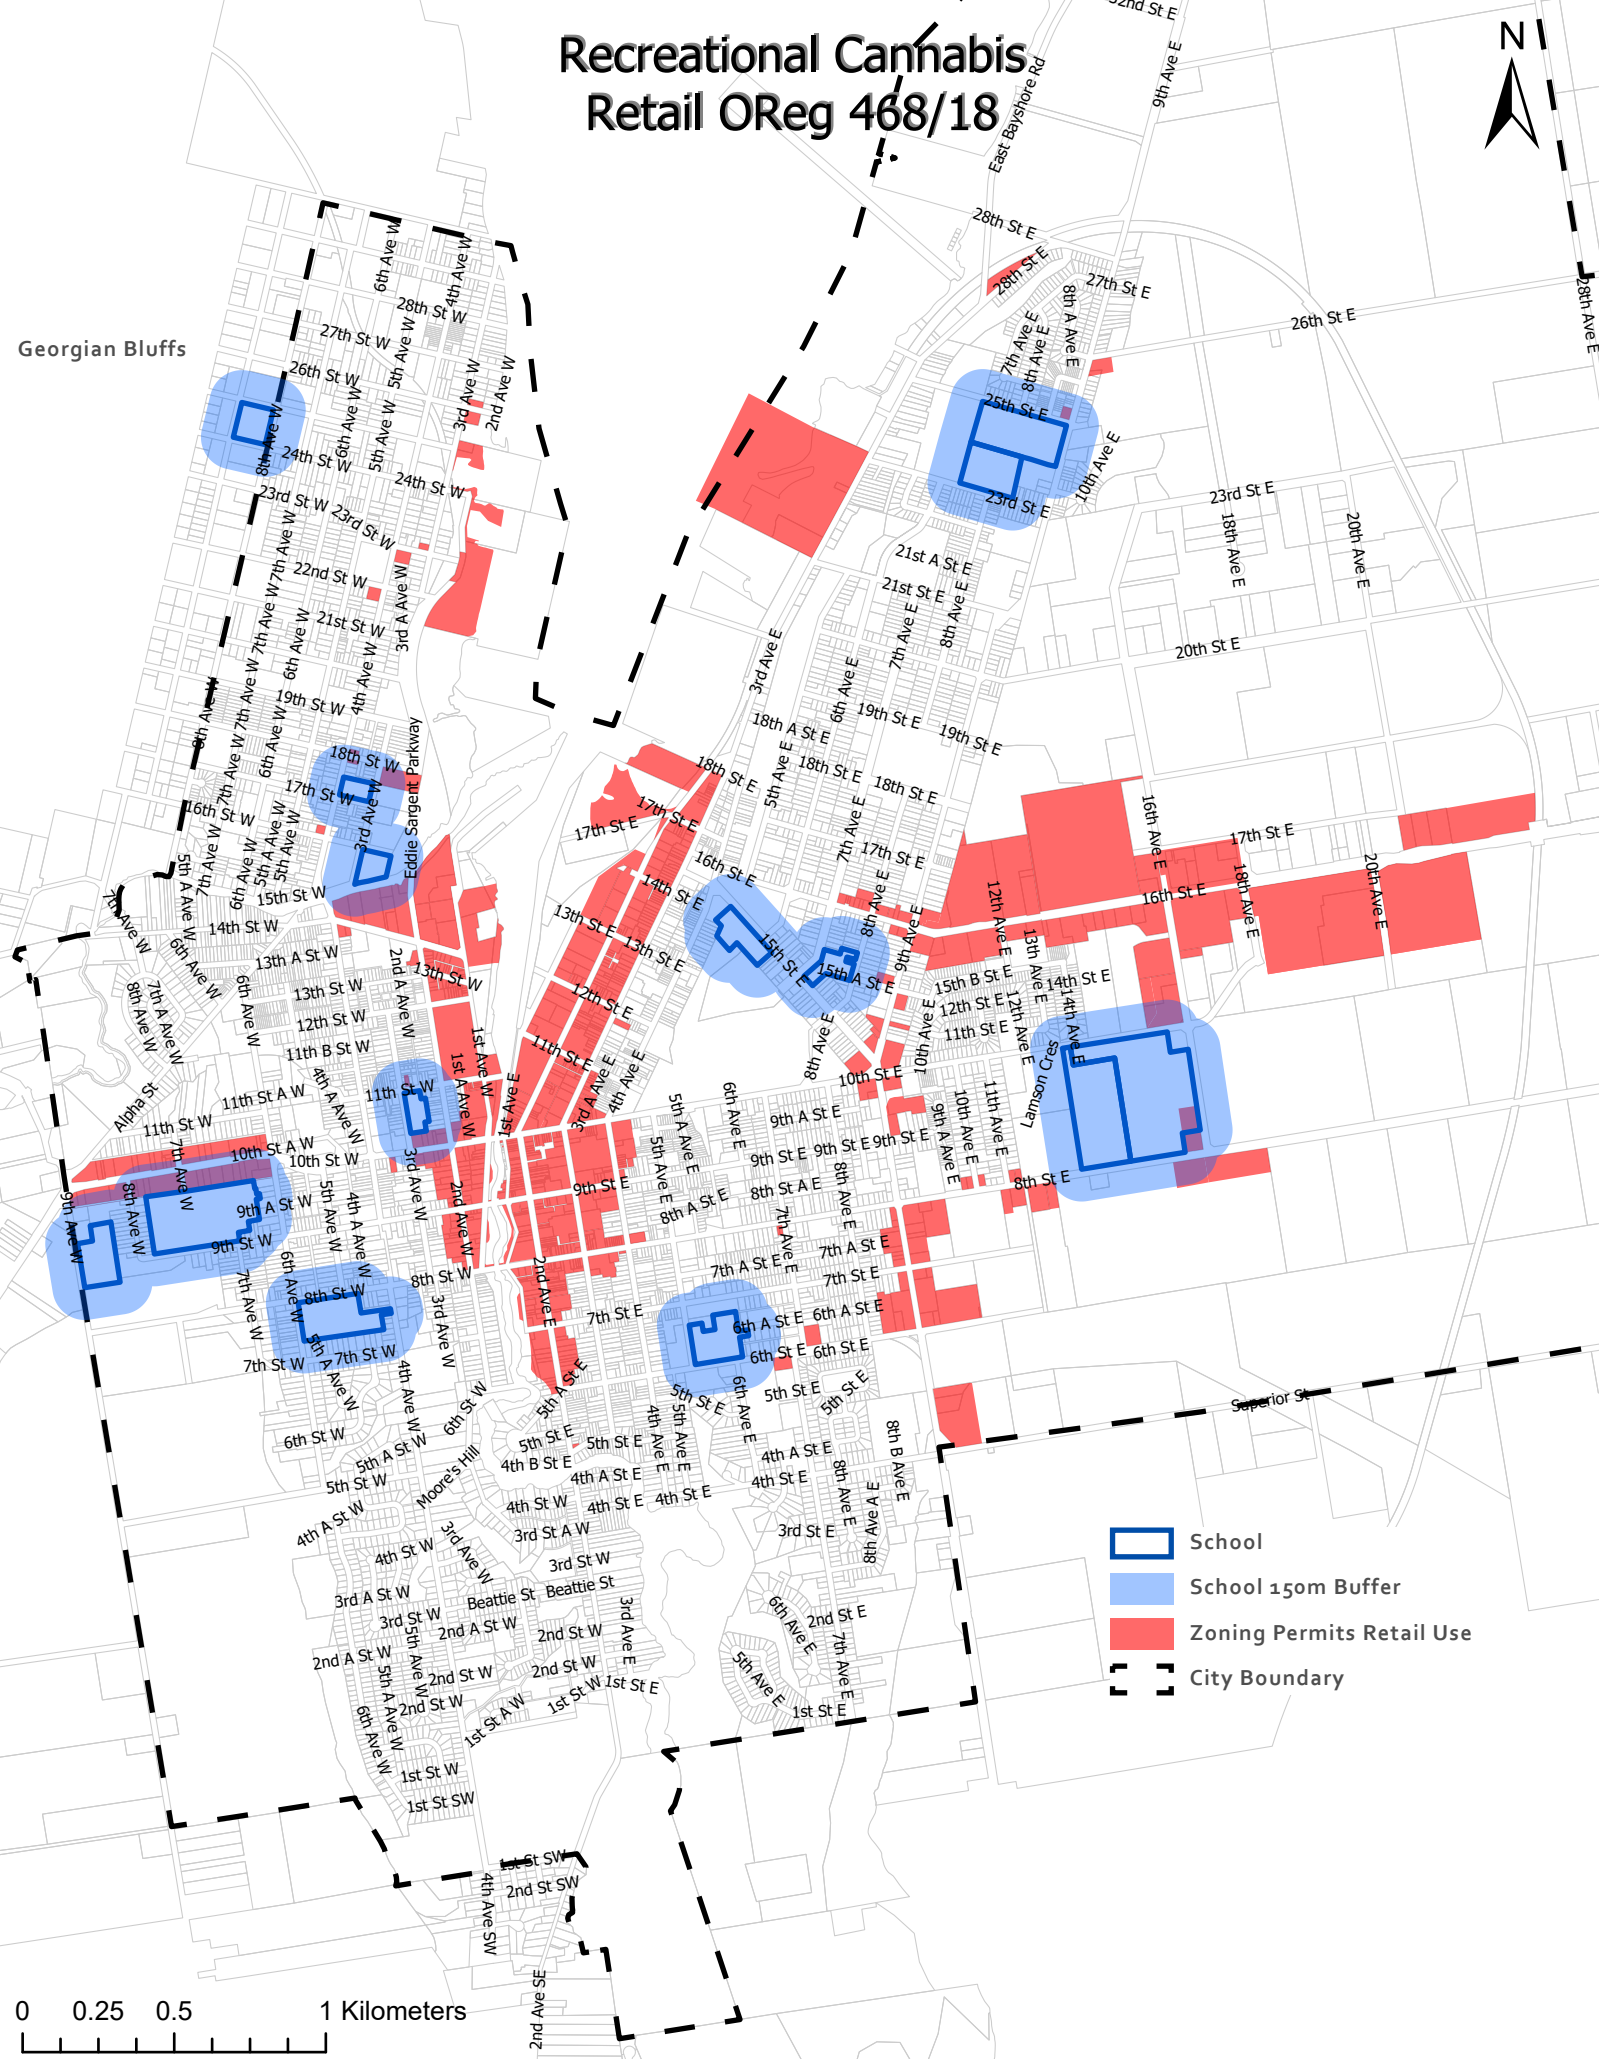

Recreational Cannabis Retail OReg 468/18

Georgian Bluffs

-  School
-  School 150m Buffer
-  Zoning Permits Retail Use
-  City Boundary