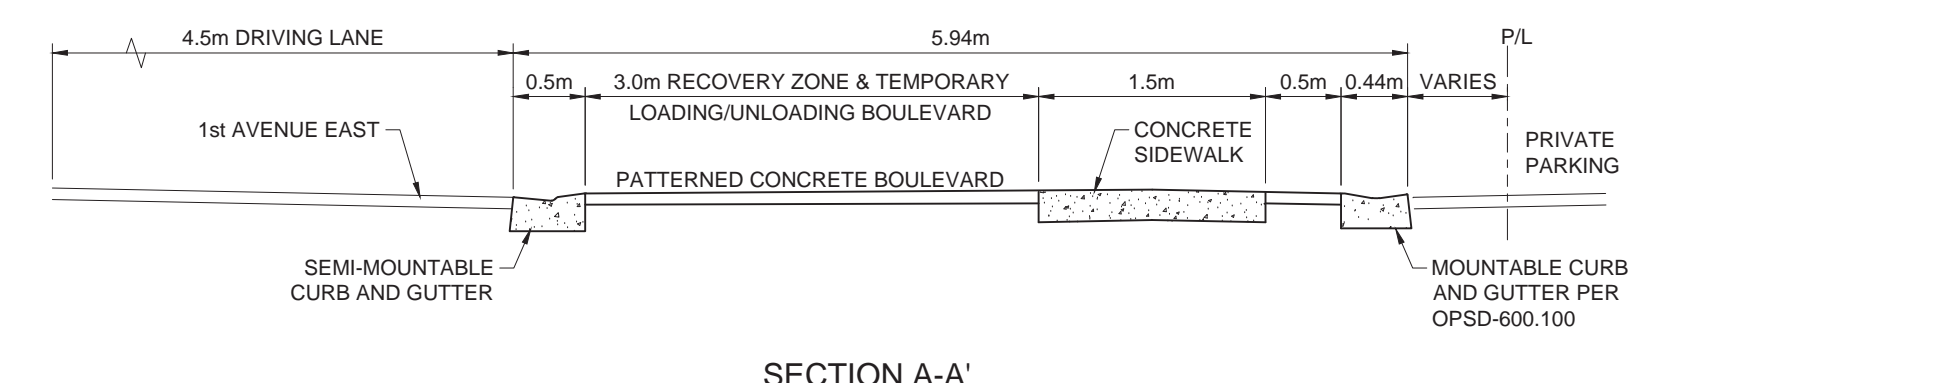

1st AVENUE EAST - 800 BLOCK