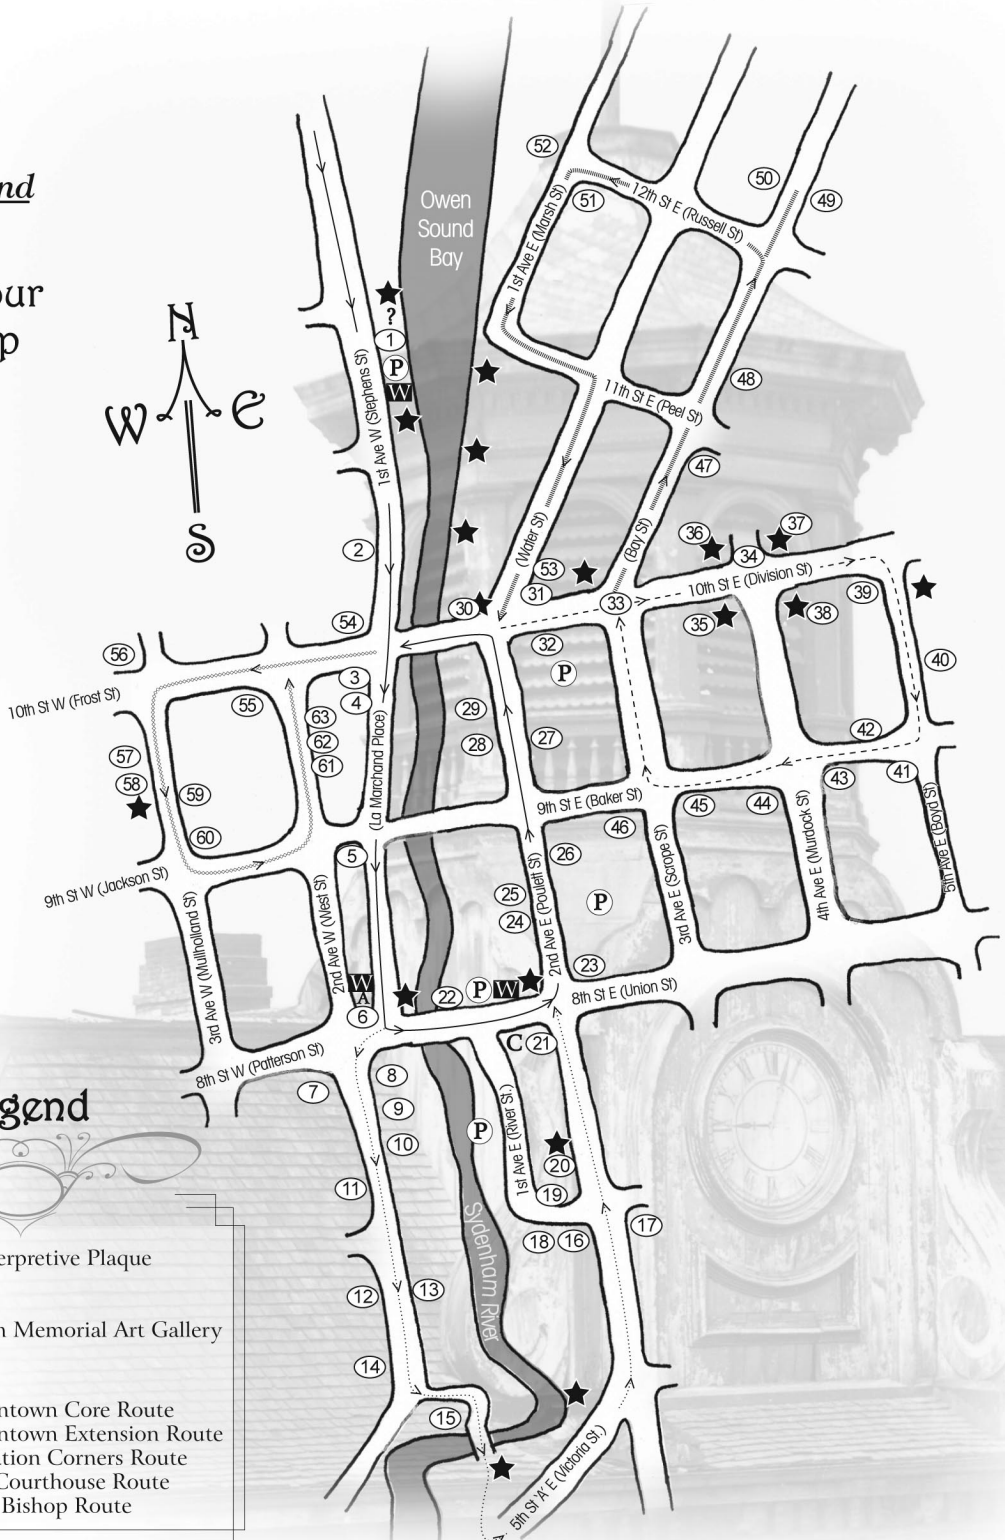

Owen Sound Historic Walking Tour Route Map

Legend

- ★ - Historical Interpretive Plaque
- C - Cycle Centre
- P - Parking
- A - Tom Thomson Memorial Art Gallery
- W - Washrooms
- ? - Information
- Downtown Core Route
- Downtown Extension Route
- Salvation Corners Route
- Old Courthouse Route
- Billy Bishop Route