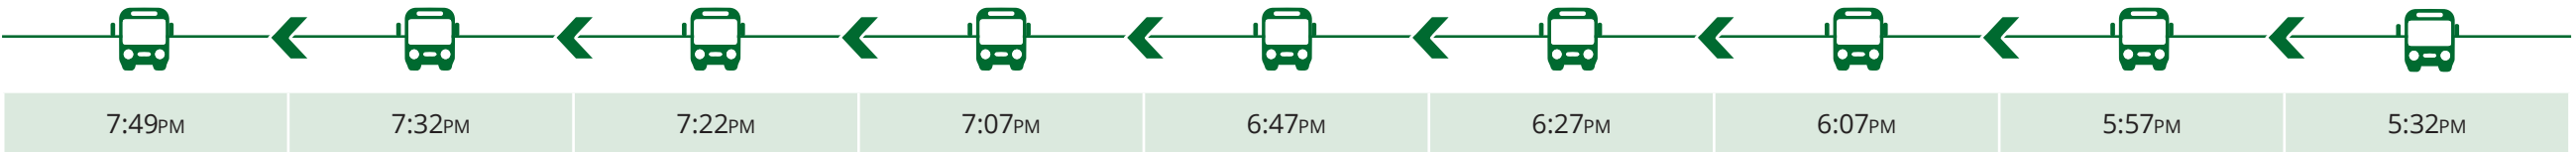

The Owen Sound to Guelph bus fare is based on your travel route. Chart below shows costs to get from one town to the next. No taxes added. **CASH ONLY - payable to the bus driver.** No reservations can be made ahead of time.

GOST is a public transportation service connecting people from Owen Sound to Guelph and locations in between! This service is run by the City of Owen Sound and Voyage.

DAYS OF OPERATION

Our service runs seven days a week, including all holidays except December 25 (Christmas Day).

Municipal Lot beside LCBO

25 Metcalfe Street

GUELPH

Guelph Central Station

79 Carden Street

RUN 1

RUN 1

RUN 2

RUN 2

South Bound - to Guelph

North Bound - to Owen Sound