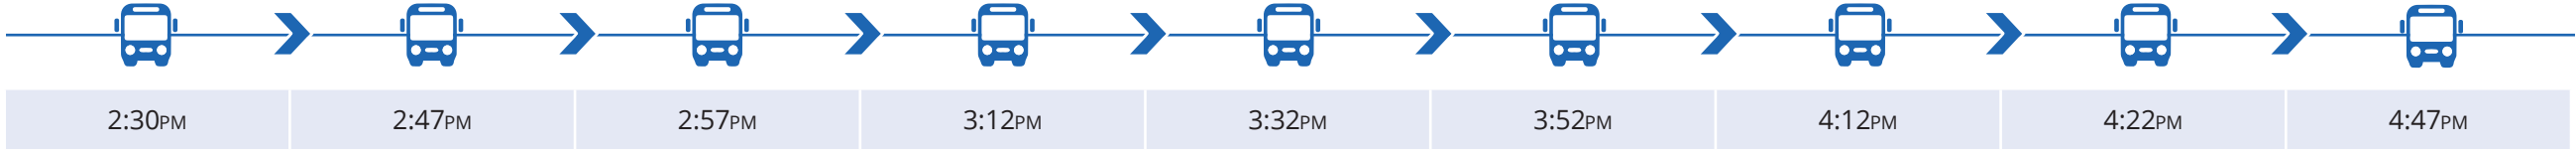

The Owen Sound to Guelph bus fare is based on your travel route. Chart below shows costs to get from one town to the next. No taxes added. **CASH ONLY - payable to the bus driver.** No reservations can be made ahead of time.

GOST is a public transportation service connecting people from Owen Sound to Guelph and locations in between! This service is run by the City of Owen Sound and Voyage.

DAYS OF OPERATION

Our service runs seven days a week, including all holidays except December 25 (Christmas Day).

Municipal Lot beside LCBO

25 Metcalfe Street

GUELPH

Guelph Central Station

79 Carden Street

RUN 1

RUN 1

RUN 2

RUN 2

South Bound - to Guelph

North Bound - to Owen Sound