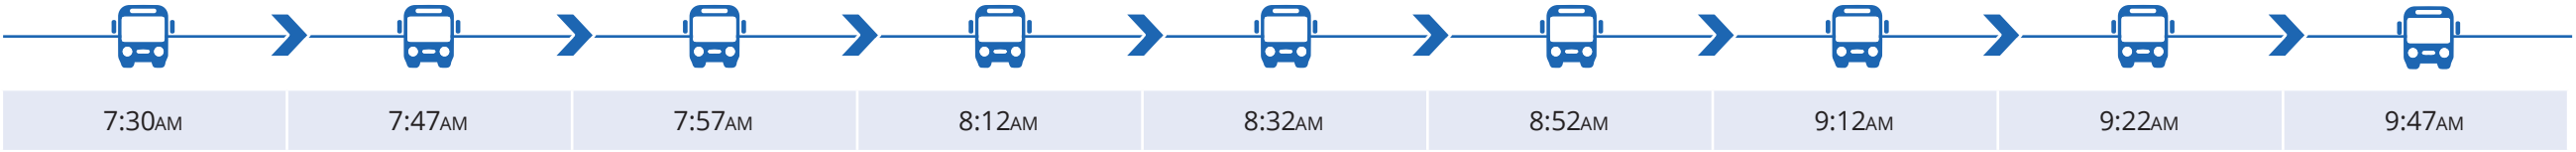

The Owen Sound to Guelph bus fare is based on your travel route. Chart below shows costs to get from one town to the next. No taxes added. **CASH ONLY - payable to the bus driver.** No reservations can be made ahead of time.

GOST is a public transportation service connecting people from Owen Sound to Guelph and locations in between! This service is run by the City of Owen Sound and Voyage.

DAYS OF OPERATION

Our service runs seven days a week, including all holidays except December 25 (Christmas Day).

Municipal Lot beside LCBO

25 Metcalfe Street

GUELPH

Guelph Central Station

79 Carden Street

RUN 1

RUN 1

RUN 2

RUN 2

South Bound - to Guelph

North Bound - to Owen Sound