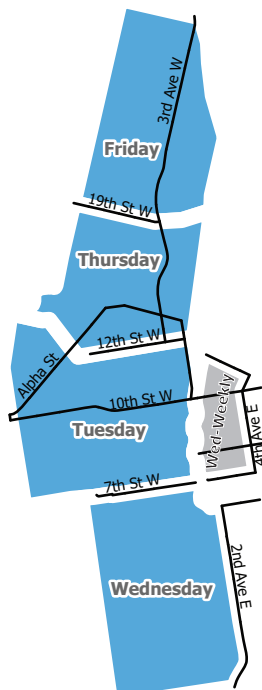

*Fri. Mar. 29 route will be collected on Mon. April 1*

April						
Sun	Mon	Tue	Wed	Thu	Fri	Sat
	1	2	3	4	5	6
7	8	9	10	11	12	13
14	15	16	17	18	19	20
21	22	23	24	25	26	27
28	29	30				

May						
Sun	Mon	Tue	Wed	Thu	Fri	Sat
			1	2	3	4
5	6	7	8	9	10	11
12	13	14	15	16	17	18
19	20	21	22	23	24	25
26	27	28	29	30	31	

December						
Sun	Mon	Tue	Wed	Thu	Fri	Sat
1	2	3	4	5	6	7
8	9	10	11	12	13	14
15	16	17	18	19	20	21
22	23	24	25	26	27	28
29	30	31				

*Wed. Jan. 1 route collected on Mon. Dec. 30*

### Monthly Cardboard Collection:

- West Side - Tuesday & Wednesday Routes
- West Side - Thursday & Friday Routes

This is a **West side only (blue)** calendar. To see other routes, or to search what day your collection is based on your address, please scan the QR code or visit [OwenSound.ca/Waste](https://OwenSound.ca/Waste)